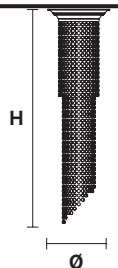

4×E14×40 W max
(not included).

VE 841 P

Ceiling

CE

TECHNICAL INFORMATION

Ø 27 cm / 10.63"
H 100 cm / 39.37"
W 4 kg / 8.81 lb

LIGHTING SYSTEM

3×E14×40 W max
(not included).

Telaio in metallo cromato e pendagli in cristallo o cristallo Swarovski.

Chrome plated metal frame and crystal pendants or Swarovski crystal.

G04
Shiny chrome

VE 841 G

Ceiling

CE

TECHNICAL INFORMATIONS

Ø 77 cm / 30.31"
H 200 cm / 78.74"
W 28 kg / 61.72 lb

LIGHTING SYSTEM

13×E26×60 W max
(not included).

VE 841 M

Ceiling

CE

TECHNICAL INFORMATIONS

Ø 44 cm / 17.50"
H 170 cm / 67.00"
W 14 kg / 30.86 lb

LIGHTING SYSTEM

4×E12×40 W max
(not included).

VE 841 P

Ceiling

CE

TECHNICAL INFORMATIONS

Ø 27 cm / 10.63"
H 100 cm / 39.37"
W 4 kg / 8.81 lb

LIGHTING SYSTEM

3×E12×40 W max
(not included).