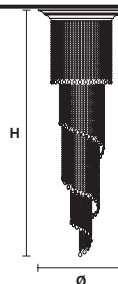

Telaio in metallo cromato e pendagli in cristallo o cristallo Swarovski.

Chrome plated metal frame and crystal pendants or Swarovski crystal.

G04
Shiny chrome

VE 841 G

Ceiling

CE

TECHNICAL INFORMATION

Ø 77 cm / 30.31"
H 200 cm / 78.74"
W 28 kg / 61.72 lb

4×E14×40 W max
(not included).

VE 841 P

Ceiling

CE

TECHNICAL INFORMATION

Ø 27 cm / 10.63"
H 100 cm / 39.37"
W 4 kg / 8.81 lb

LIGHTING SYSTEM

3×E14×40 W max
(not included).

Telaio in metallo cromato e pendagli in cristallo o cristallo Swarovski.

Chrome plated metal frame and crystal pendants or Swarovski crystal.

G04
Shiny chrome

VE 841 G

Ceiling

CE

TECHNICAL INFORMATIONS

Ø 77 cm / 30.31"
H 200 cm / 78.74"
W 28 kg / 61.72 lb

LIGHTING SYSTEM

13×E26×60 W max
(not included).

VE 841 M

Ceiling

CE

TECHNICAL INFORMATIONS

Ø 44 cm / 17.50"
H 170 cm / 67.00"
W 14 kg / 30.86 lb

LIGHTING SYSTEM