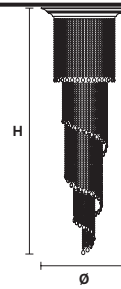

Telaio in metallo cromato e pendagli in cristallo o cristallo Swarovski.

Chrome plated metal frame and crystal pendants or Swarovski crystal.

G04
Shiny chrome

VE 841 G

Ceiling

CE

TECHNICAL INFORMATION

Ø 77 cm / 30.31"
H 200 cm / 78.74"
W 28 kg / 61.72 lb

LIGHTING SYSTEM

13×E27×60 W max
(not included).

VE 841 M

Ceiling

CE

TECHNICAL INFORMATION

Ø 44 cm / 17.50"
H 170 cm / 67.00"
W 14 kg / 30.86 lb

LIGHTING SYSTEM

4×E14×40 W max
(not included).

VE 841 P

Ceiling

CE

TECHNICAL INFORMATION

Ø 27 cm / 10.63"
H 100 cm / 39.37"
W 4 kg / 8.81 lb

LIGHTING SYSTEM

3×E14×40 W max
(not included).