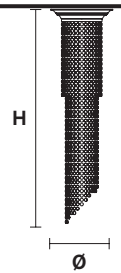

Telaio in metallo cromato e pendagli in cristallo o cristallo Swarovski.

Chrome plated metal frame and crystal pendants or Swarovski crystal.

G04
Shiny chrome

VE 841 G

Ceiling

CE

TECHNICAL INFORMATION

Ø 77 cm / 30.31"
H 200 cm / 78.74"
W 28 kg / 61.72 lb

LIGHTING SYSTEM

13×E27×60 W max
(not included).

VE 841 M

Ceiling

CE

TECHNICAL INFORMATION

Ø 44 cm / 17.50"
H 170 cm / 67.00"
W 14 kg / 30.86 lb

LIGHTING SYSTEM

4×E14×40 W max
(not included).

VE 841 P

Ceiling

CE

TECHNICAL INFORMATION

Ø 27 cm / 10.63"
H 100 cm / 39.37"
W 4 kg / 8.81 lb

LIGHTING SYSTEM

3×E14×40 W max
(not included).

Telaio in metallo cromato e pendagli in cristallo o cristallo Swarovski.

Chrome plated metal frame and crystal pendants or Swarovski crystal.

G04
Shiny chrome

VE 841 G

Ceiling

CE

TECHNICAL INFORMATIONS

Ø 77 cm / 30.31"
H 200 cm / 78.74"
W 28 kg / 61.72 lb