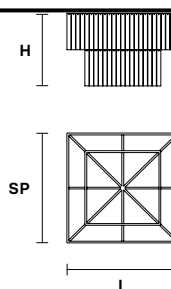

L 120 cm / 47.30"
SP 120 cm / 47.30"
H 80 cm / 31.50"
W 71 kg / 156.52 lb

LIGHTING SYSTEM

16×E27×60 W max
 (not included).

Telaio in metallo verniciato, diffusore in vetro in piastra lavorato a mano con finitura "graniglia".

Painted metal frame, diffuser in home made cast glass with "graniglia" finishing.

VE 1120 PL12

Ceiling

CE

TECHNICAL INFORMATION

L 80 cm / 31.50"
SP 80 cm / 31.50"
H 80 cm / 31.50"
W 45 kg / 99.20 lb

LIGHTING SYSTEM

12×E26×60 W max
 (not included).

VE 1120 PL14

Ceiling

CE

TECHNICAL INFORMATION

L 100 cm / 39.40"
SP 100 cm / 39.40"
H 80 cm / 31.50"
W 55 kg / 121.25 lb

LIGHTING SYSTEM

14×E26×60 W max
 (not included).

VE 1120 PL16

Ceiling

CE

TECHNICAL INFORMATION

L 120 cm / 47.30"
SP 120 cm / 47.30"
H 80 cm / 31.50"
W 71 kg / 156.52 lb

LIGHTING SYSTEM

16×E26×60 W max
 (not included).