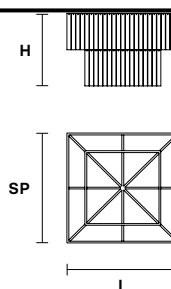

CE

TECHNICAL INFORMATION

L 80 cm / 31.50"
SP 80 cm / 31.50"
H 80 cm / 31.50"
W 45 kg / 99.20 lb

LIGHTING SYSTEM

12×E27×60 W max
 (not included).

VE 1120 PL14

Ceiling

CE

TECHNICAL INFORMATION

L 100 cm / 39.40"
SP 100 cm / 39.40"
H 80 cm / 31.50"
W 55 kg / 121.25 lb

LIGHTING SYSTEM

14×E27×60 W max
 (not included).

VE 1120 PL16

Ceiling

CE

TECHNICAL INFORMATION

L 120 cm / 47.30"
SP 120 cm / 47.30"
H 80 cm / 31.50"
W 71 kg / 156.52 lb

LIGHTING SYSTEM

16×E27×60 W max
 (not included).

Telaio in metallo verniciato, diffusore in vetro in piastra lavorato a mano con finitura "graniglia".

Painted metal frame, diffuser in home made cast glass with "graniglia" finishing.

VE 1120 PL12

Ceiling

CE

TECHNICAL INFORMATION

L 80 cm / 31.50"
SP 80 cm / 31.50"
H 80 cm / 31.50"
W 45 kg / 99.20 lb

LIGHTING SYSTEM