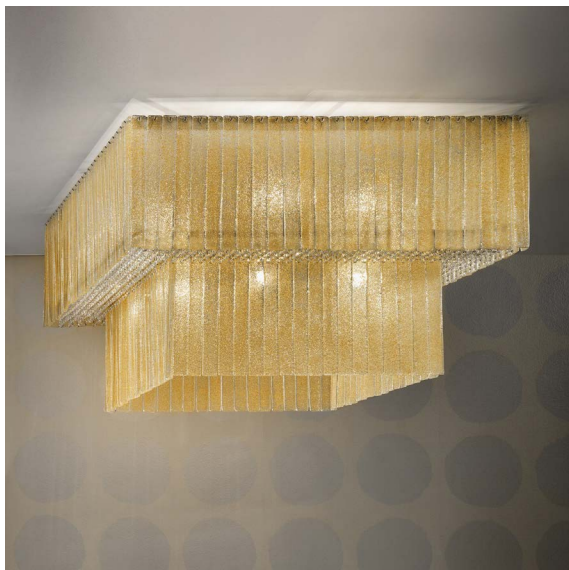

Telaio in metallo verniciato, diffusore in vetro in piastra lavorato a mano con finitura "graniglia".

Painted metal frame, diffuser in home made cast glass with "graniglia" finishing.

VE 1120 PL12

Ceiling

L 120 cm / 47.30"
SP 120 cm / 47.30"
H 80 cm / 31.50"
W 71 kg / 156.52 lb

LIGHTING SYSTEM

16×E27×60 W max
 (not included).

Telaio in metallo verniciato, diffusore in vetro in piastra lavorato a mano con finitura "graniglia".

Painted metal frame, diffuser in home made cast glass with "graniglia" finishing.

VE 1120 PL12

Ceiling

CE

TECHNICAL INFORMATION

L 80 cm / 31.50"
SP 80 cm / 31.50"
H 80 cm / 31.50"
W 45 kg / 99.20 lb

LIGHTING SYSTEM