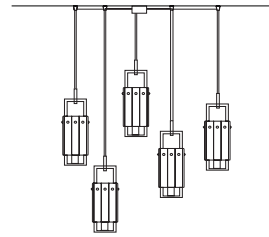

Suspension

Applique

Table Lamp

Standard cables for all suspensions

CREK S14

CREK S10

CREK S5

CREK S1

L 123 cm / 48.42"
SP 31.5 cm / 12.40"
H 40 cm / 15.74"

14×E14×40 W max
USA 14×E12×40 W max
 (not included)

L 95 cm / 37.40"
SP 31.5cm / 12.40"
H 40 cm / 15.74"

10×E14×40 W max
USA 10×E12×40 W max
 (not included)