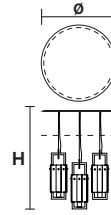

L 123 cm / 48.42"
SP 31.5 cm / 12.40"
H 40 cm / 15.74"

14×E14×40 W max
USA 14×E12×40 W max
 (not included)

L 95 cm / 37.40"
SP 31.5cm / 12.40"
H 40 cm / 15.74"

10×E14×40 W max
USA 10×E12×40 W max
 (not included)

5×E14×40 W max
USA 5×E12×40 W max
 (not included)

L 15.5 cm / 6.10"
SP 15.5 cm / 6.10"
H 40 cm / 15.74"

1×E14×40 W max
USA 1×E12×40 W max
 (not included)

CREK C3 LN 75

L 75 cm / 29.52"
SP 20 cm / 7.87"
H max 195 cm / 76.77"

☉ 3×E14×40 W max
USA 3×E12×40 W max
 (not included)

CREK C5 LN 125

L 125 cm / 49.21"
SP 20 cm / 7.87"
H max 195 cm / 76.77"

☉ 5×E14×40 W max
USA 5×E12×40 W max
 (not included)

CREK C3 RD 60

Ø 60 cm / 23.62"
H max 195 cm / 76.77"

☉ 3×E14×40 W max
USA 3×E12×40 W max
 (not included)

CREK C5 RD 80

Ø 80 cm / 31.49"
H max 195 cm / 76.77"

☉ 5×E14×40 W max
USA 5×E12×40 W max
 (not included)

CREK A2

L 22.5 cm / 6.29"
SP 13 cm / 5.11"
H 45 cm / 17.71"