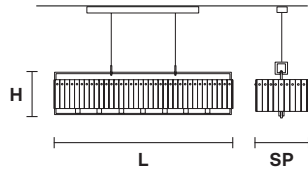

CREK S14

CREK S10

CREK S5

CREK S1

L 123 cm / 48.42"
SP 31.5 cm / 12.40"
H 40 cm / 15.74"

14×E14×40 W max
USA 14×E12×40 W max
(not included)

L 95 cm / 37.40"
SP 31.5cm / 12.40"
H 40 cm / 15.74"

10×E14×40 W max
USA 10×E12×40 W max
(not included)

5×E14×40 W max
USA 5×E12×40 W max
(not included)

L 15.5 cm / 6.10"
SP 15.5 cm / 6.10"
H 40 cm / 15.74"

1×E14×40 W max
USA 1×E12×40 W max
(not included)