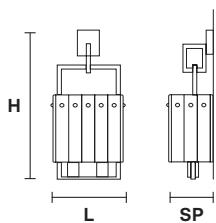

CE 

TECHNICAL INFORMATIONS

L 75 cm / 29.52"
SP 20 cm / 7.87"
H max 195 cm / 76.77"

3×E12×40 W max
(not included)

CREK C5 LN 125

CE 

TECHNICAL INFORMATIONS

L 125 cm / 49.21"
SP 20 cm / 7.87"
H max 195 cm / 76.77"

5×E12×40 W max
(not included)

CREK C3 RD 60

CE 

TECHNICAL INFORMATIONS

Ø 60 cm / 23.62"
H max 195 cm / 76.77"

3×E12×40 W max
(not included)

CREK C5 RD 80

CE 

TECHNICAL INFORMATIONS

Ø 80 cm / 31.49"
H max 195 cm / 76.77"

5×E12×40 W max
(not included)

CREK A2

Applique

TECHNICAL INFORMATION

L 22.5 cm / 8.86"
SP 13 cm / 5.11"
H 45 cm / 17.71"

.....
 2×E12×40 W max
 (not included)