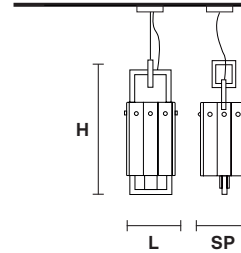

CREK S1

Suspension

TECHNICAL INFORMATION

- **L** 15.5 cm / 6.10"
- **SP** 15.5 cm / 6.10"
- **H** 40 cm / 15.74"

1×E12×40 W max
(not included)