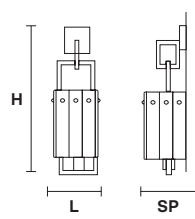

☉ 3×E14×40 W max
USA 3×E12×40 W max
 (not included)

CREK C5 RD 80

Ø 80 cm / 31.49"
H max 195 cm / 76.77"

☉ 5×E14×40 W max
USA 5×E12×40 W max
 (not included)

CREK A2

L 22.5 cm / 6.29"
SP 13 cm / 5.11"
H 45 cm / 17.71"

☉ 2×E14×40 W max
USA 2×E12×40 W max
 (not included)

CREK A1

L 15.5 cm / 6.10"
SP 13 cm / 5.11"
H 45 cm / 17.71"

☉ 1×E14×40 W max
USA 1×E12×40 W max
 (not included)

CREK TL 1

L 15.5 cm / 6.10"
SP 15.5 cm / 6.10"
H 41.5 cm / 17.71"