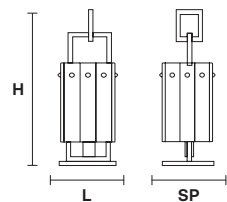

TECHNICAL INFORMATIONS

Ø 80 cm / 31.49"
H max 195 cm / 76.77"

5×E12×40 W max
(not included)

CREK A2

Applique

TECHNICAL INFORMATION

L 22.5 cm / 8.86"
SP 13 cm / 5.11"
H 45 cm / 17.71"

.....
 2×E12×40 W max
 (not included)

CREK A1

Applique

TECHNICAL INFORMATION

L 15.5 cm / 6.10"
SP 13 cm / 5.11"
H 45 cm / 17.71"

.....
 1×E12×40 W max
 (not included)

CREK TL1

Table lamp

TECHNICAL INFORMATION

L 15.5 cm / 6.10"
SP 15.5 cm / 6.10"
H 41.5 cm / 16.33"

.....
 1×E12×40 W max
 (not included)