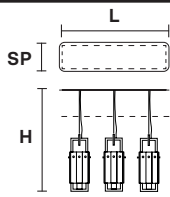

14×E12×40 W max
(not included)

CREK S10

Suspension

TECHNICAL INFORMATION

- L** 95 cm / 37.40"
- SP** 31.5 cm / 12.40"
- H** 40 cm / 15.74"

10×E12×40 W max
(not included)

CREK S5

Suspension

TECHNICAL INFORMATION

5×E12×40 W max
(not included)

CREK S1

Suspension

TECHNICAL INFORMATION

- L** 15.5 cm / 6.10"
- SP** 15.5 cm / 6.10"
- H** 40 cm / 15.74"

1×E12×40 W max
(not included)

CREK C3 LN 75

CE 

TECHNICAL INFORMATIONS

L 75 cm / 29.52"
SP 20 cm / 7.87"
H max 195 cm / 76.77"

3×E12×40 W max
(not included)

CREK C5 LN 125

CE 

TECHNICAL INFORMATIONS

L 125 cm / 49.21"
SP 20 cm / 7.87"
H max 195 cm / 76.77"