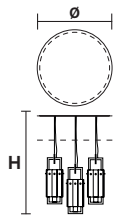

14×E12×40 W max
(not included)

CREK S10

Suspension

TECHNICAL INFORMATION

- L** 95 cm / 37.40"
- SP** 31.5 cm / 12.40"
- H** 40 cm / 15.74"

10×E12×40 W max
(not included)

CREK S5

Suspension

TECHNICAL INFORMATION

5×E12×40 W max
(not included)

CREK S1

Suspension

TECHNICAL INFORMATION

- L** 15.5 cm / 6.10"
- SP** 15.5 cm / 6.10"
- H** 40 cm / 15.74"

1×E12×40 W max
(not included)

CREK C3 LN 75

CE 

TECHNICAL INFORMATIONS

L 75 cm / 29.52"
SP 20 cm / 7.87"
H max 195 cm / 76.77"

3×E12×40 W max
(not included)

CREK C5 LN 125

CE 

TECHNICAL INFORMATIONS

L 125 cm / 49.21"
SP 20 cm / 7.87"
H max 195 cm / 76.77"

5×E12×40 W max
(not included)

CREK C3 RD 60

CE 

TECHNICAL INFORMATIONS

Ø 60 cm / 23.62"
H max 195 cm / 76.77"

3×E12×40 W max
(not included)

CREK C5 RD 80

CE 