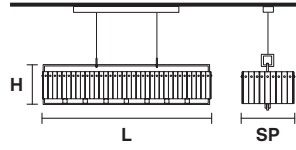

Suspension

Applique

Table Lamp

Standard cables for all suspensions

CREK S14

Suspension

TECHNICAL INFORMATION

- L** 123 cm / 48.42"
- SP** 31.5 cm / 12.40"
- H** 40 cm / 15.74"