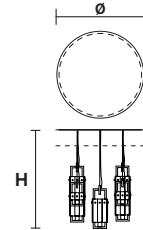

L 123 cm / 48.42"
SP 31.5 cm / 12.40"
H 40 cm / 15.74"

14×E14×40 W max
USA 14×E12×40 W max
 (not included)

L 95 cm / 37.40"
SP 31.5cm / 12.40"
H 40 cm / 15.74"

10×E14×40 W max
USA 10×E12×40 W max
 (not included)

5×E14×40 W max
USA 5×E12×40 W max
 (not included)

L 15.5 cm / 6.10"
SP 15.5 cm / 6.10"
H 40 cm / 15.74"

1×E14×40 W max
USA 1×E12×40 W max
 (not included)

CREK C3 LN 75

L 75 cm / 29.52"
SP 20 cm / 7.87"
H max 195 cm / 76.77"

☉ 3×E14×40 W max
USA 3×E12×40 W max
 (not included)

CREK C5 LN 125

L 125 cm / 49.21"
SP 20 cm / 7.87"
H max 195 cm / 76.77"

☉ 5×E14×40 W max
USA 5×E12×40 W max
 (not included)

CREK C3 RD 60

Ø 60 cm / 23.62"
H max 195 cm / 76.77"

☉ 3×E14×40 W max
USA 3×E12×40 W max
 (not included)

CREK C5 RD 80

Ø 80 cm / 31.49"
H max 195 cm / 76.77"

☉ 5×E14×40 W max
USA 5×E12×40 W max
 (not included)

CREK A2

L 22.5 cm / 6.29"
SP 13 cm / 5.11"
H 45 cm / 17.71"