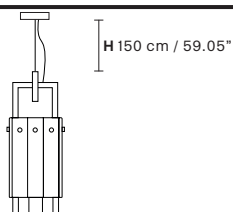

L 123 cm / 48.42"
SP 31.5 cm / 12.40"
H 40 cm / 15.74"

14×E14×40 W max
USA 14×E12×40 W max
 (not included)

L 95 cm / 37.40"
SP 31.5cm / 12.40"
H 40 cm / 15.74"

10×E14×40 W max
USA 10×E12×40 W max
 (not included)

Suspension

Applique

Table Lamp

Standard cables for all suspensions

CREK S14

Suspension

TECHNICAL INFORMATION

- L** 123 cm / 48.42"
- SP** 31.5 cm / 12.40"
- H** 40 cm / 15.74"

14×E12×40 W max
(not included)

CREK S10

Suspension

TECHNICAL INFORMATION

- L** 95 cm / 37.40"
- SP** 31.5 cm / 12.40"
- H** 40 cm / 15.74"

10×E12×40 W max
(not included)

CREK S5

Suspension

CE 

TECHNICAL INFORMATIONS

L 75 cm / 29.52"
SP 20 cm / 7.87"
H max 195 cm / 76.77"

3×E12×40 W max
(not included)

CREK C5 LN 125

CE 

TECHNICAL INFORMATIONS

L 125 cm / 49.21"
SP 20 cm / 7.87"
H max 195 cm / 76.77"