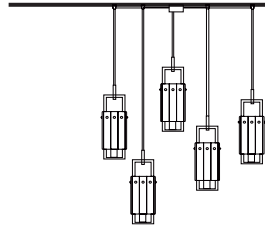

Suspension

Applique

Table Lamp

Standard cables for all suspensions

CREK S14

Suspension

TECHNICAL INFORMATION

- L** 123 cm / 48.42"
- SP** 31.5 cm / 12.40"
- H** 40 cm / 15.74"

14×E12×40 W max
(not included)

CREK S10

Suspension

TECHNICAL INFORMATION

- L** 95 cm / 37.40"
- SP** 31.5 cm / 12.40"
- H** 40 cm / 15.74"

10×E12×40 W max
(not included)

CREK S5

Suspension