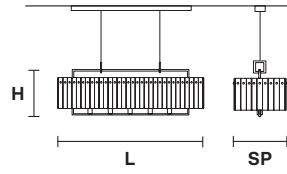

CREK S14

CREK S10

CREK S5

CREK S1

L 123 cm / 48.42"
SP 31.5 cm / 12.40"
H 40 cm / 15.74"

14×E14×40 W max
USA 14×E12×40 W max
(not included)

L 95 cm / 37.40"
SP 31.5cm / 12.40"
H 40 cm / 15.74"

10×E14×40 W max
USA 10×E12×40 W max
(not included)

5×E14×40 W max
USA 5×E12×40 W max
(not included)

L 15.5 cm / 6.10"
SP 15.5 cm / 6.10"
H 40 cm / 15.74"

1×E14×40 W max
USA 1×E12×40 W max
(not included)