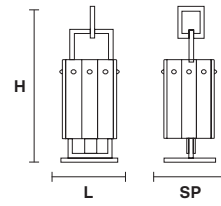

☉ 2×E14×40 W max
USA 2×E12×40 W max
 (not included)

CREK A1

L 15.5 cm / 6.10"
SP 13 cm / 5.11"
H 45 cm / 17.71"

☉ 1×E14×40 W max
USA 1×E12×40 W max
 (not included)

CREK TL 1

L 15.5 cm / 6.10"
SP 15.5 cm / 6.10"
H 41.5 cm / 17.71"