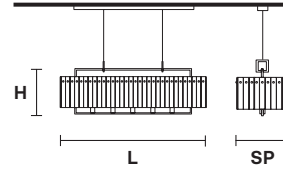

Suspension

Applique

Table Lamp

Standard cables for all suspensions

CREK S14

Suspension

TECHNICAL INFORMATION

- L** 123 cm / 48.42"
- SP** 31.5 cm / 12.40"
- H** 40 cm / 15.74"

14×E12×40 W max
(not included)

CREK S10

Suspension

TECHNICAL INFORMATION

- L** 95 cm / 37.40"
- SP** 31.5 cm / 12.40"
- H** 40 cm / 15.74"

10×E12×40 W max
(not included)

CREK S5

Suspension