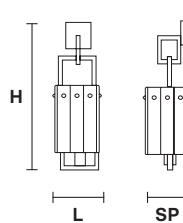

CREK A1

Applique

TECHNICAL INFORMATION

L 15.5 cm / 6.10"
SP 13 cm / 5.11"
H 45 cm / 17.71"

.....
1×E12×40 W max
(not included)