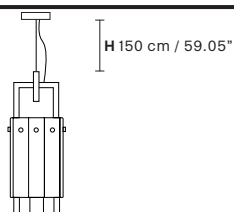

Standard cables for all suspensions