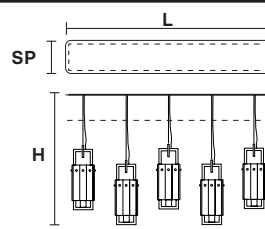

14×E12×40 W max
(not included)

CREK S10

Suspension

TECHNICAL INFORMATION

- L** 95 cm / 37.40"
- SP** 31.5 cm / 12.40"
- H** 40 cm / 15.74"

10×E12×40 W max
(not included)

CREK S5

Suspension

TECHNICAL INFORMATION

5×E12×40 W max
(not included)

CREK S1

Suspension

TECHNICAL INFORMATION

- L** 15.5 cm / 6.10"
- SP** 15.5 cm / 6.10"
- H** 40 cm / 15.74"

1×E12×40 W max
(not included)

CREK C3 LN 75

CE 

TECHNICAL INFORMATIONS

L 75 cm / 29.52"
SP 20 cm / 7.87"
H max 195 cm / 76.77"

3×E12×40 W max
(not included)

CREK C5 LN 125

CE 

TECHNICAL INFORMATIONS

L 125 cm / 49.21"
SP 20 cm / 7.87"
H max 195 cm / 76.77"