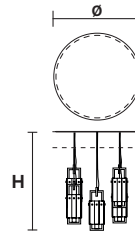

CE 

TECHNICAL INFORMATIONS

L 75 cm / 29.52"
SP 20 cm / 7.87"
H max 195 cm / 76.77"

3×E12×40 W max
(not included)

CREK C5 LN 125

CE 

TECHNICAL INFORMATIONS

L 125 cm / 49.21"
SP 20 cm / 7.87"
H max 195 cm / 76.77"

5×E12×40 W max
(not included)

CREK C3 RD 60

CE 

TECHNICAL INFORMATIONS

Ø 60 cm / 23.62"
H max 195 cm / 76.77"

3×E12×40 W max
(not included)

CREK C5 RD 80

CE 

TECHNICAL INFORMATIONS

Ø 80 cm / 31.49"
H max 195 cm / 76.77"

5×E12×40 W max
(not included)

CREK A2

Applique

TECHNICAL INFORMATION

L 22.5 cm / 8.86"
SP 13 cm / 5.11"
H 45 cm / 17.71"

.....
 2×E12×40 W max
 (not included)

L 15.5 cm / 6.10"
SP 15.5 cm / 6.10"
H 41.5 cm / 16.33"

.....
 1×E12×40 W max
 (not included)