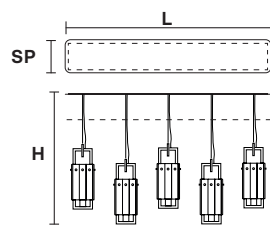

L 123 cm / 48.42"
SP 31.5 cm / 12.40"
H 40 cm / 15.74"

14×E14×40 W max
USA 14×E12×40 W max
 (not included)

L 95 cm / 37.40"
SP 31.5cm / 12.40"
H 40 cm / 15.74"

10×E14×40 W max
USA 10×E12×40 W max
 (not included)

5×E14×40 W max
USA 5×E12×40 W max
 (not included)

L 15.5 cm / 6.10"
SP 15.5 cm / 6.10"
H 40 cm / 15.74"

1×E14×40 W max
USA 1×E12×40 W max
 (not included)

CREK C3 LN 75

L 75 cm / 29.52"
SP 20 cm / 7.87"
H max 195 cm / 76.77"

☉ 3×E14×40 W max
USA 3×E12×40 W max
 (not included)

CREK C5 LN 125

L 125 cm / 49.21"
SP 20 cm / 7.87"
H max 195 cm / 76.77"

☉ 5×E14×40 W max
USA 5×E12×40 W max
 (not included)

CREK C3 RD 60

Ø 60 cm / 23.62"
H max 195 cm / 76.77"