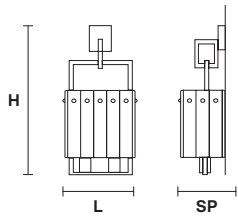

☉ 3×E14×40 W max
USA 3×E12×40 W max
 (not included)

CREK C5 RD 80

Ø 80 cm / 31.49"
H max 195 cm / 76.77"

☉ 5×E14×40 W max
USA 5×E12×40 W max
 (not included)

CREK A2

L 22.5 cm / 6.29"
SP 13 cm / 5.11"
H 45 cm / 17.71"

☉ 2×E14×40 W max
USA 2×E12×40 W max
 (not included)

CREK A1

L 15.5 cm / 6.10"
SP 13 cm / 5.11"
H 45 cm / 17.71"

☉ 1×E14×40 W max
USA 1×E12×40 W max
 (not included)

CREK TL 1

L 15.5 cm / 6.10"
SP 15.5 cm / 6.10"
H 41.5 cm / 17.71"