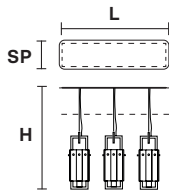

L 123 cm / 48.42"
SP 31.5 cm / 12.40"
H 40 cm / 15.74"

14×E14×40 W max
USA 14×E12×40 W max
 (not included)

L 95 cm / 37.40"
SP 31.5cm / 12.40"
H 40 cm / 15.74"

10×E14×40 W max
USA 10×E12×40 W max
 (not included)

5×E14×40 W max
USA 5×E12×40 W max
 (not included)

L 15.5 cm / 6.10"
SP 15.5 cm / 6.10"
H 40 cm / 15.74"

1×E14×40 W max
USA 1×E12×40 W max
 (not included)

CREK C3 LN 75

L 75 cm / 29.52"
SP 20 cm / 7.87"
H max 195 cm / 76.77"