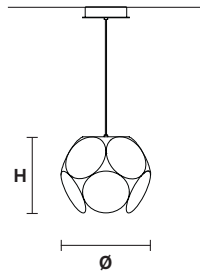

### Standard cables for all suspensions

H 120 cm / 47.24"  
Only for Timeo S1 20

H 150 cm / 59.05"  
Only all other suspensions

**TIMEO S1 20**

**∅** 21 cm / 8.26"  
**H** 17 cm / 6.69"

LED x 4 W CRI>90  
3000 K - 460 Nominal lm  
**Not Dimmable**

**TIMEO S1 35**

**∅** 35 cm / 13.77"  
**H** 30 cm / 11.81"

LED x 9 W CRI>90  
3000 K - 1458 Nominal lm  
**Dimmable: 1-10 V + PUSH**

**TIMEO S1 50**

**∅** 51 cm / 20.07"  
**H** 48 cm / 16.14"

LED x 9 W CRI>90  
3000 K - 1458 Nominal lm  
**Dimmable: 1-10 V + PUSH**