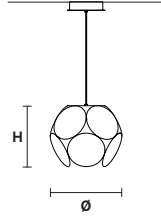

TIMEO S1 35

Suspension

TECHNICAL INFORMATION
Ø 35 cm / 13.77"
H 30 cm / 11.81"

LED x 9 W CRI>90
3000 K - 1290 Nominal lm
Dimmable: 0-10 V