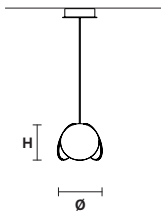

**Standard cables for all suspensions**

H 120 cm / 47.24"  
Only for Timeo S1 20

H 150 cm / 59.05"  
Only all other suspensions

**TIMEO S1 20**

**Suspension** 

**TECHNICAL INFORMATION**  
 Ø 21 cm / 8.26"  
 H 17 cm / 6.69"