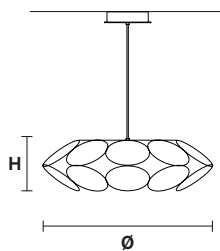

TIMEO S1 R65

∅ 66 cm / 25.98"
H 21 cm / 8.26"

LED x 27 W CRI>90
3000 K - 3321 Nominal lm
Dimmable: 1-10 V + PUSH