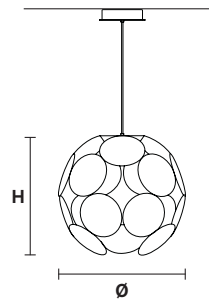

### Standard cables for all suspensions

H 120 cm / 47.24"  
Only for Timeo S1 20

H 150 cm / 59.05"  
Only all other suspensions

**TIMEO S1 20**

**∅** 21 cm / 8.26"  
**H** 17 cm / 6.69"

LED x 4 W CRI>90  
3000 K - 460 Nominal lm  
**Not Dimmable**

**TIMEO S1 35**

**∅** 35 cm / 13.77"  
**H** 30 cm / 11.81"

LED x 9 W CRI>90  
3000 K - 1458 Nominal lm  
**Dimmable: 1-10 V + PUSH**

**TIMEO S1 50**

**∅** 51 cm / 20.07"  
**H** 48 cm / 16.14"

LED x 9 W CRI>90  
3000 K - 1458 Nominal lm  
**Dimmable: 1-10 V + PUSH**