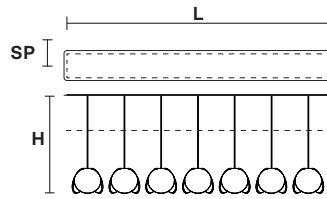

TIMEO C7 LN 175

L 175 cm / 68.89"
SP 20 cm / 7.87"
H max 140 cm / 55.11"

LED x 28 W CRI>90
3000 K - 3150 Nominal lm
Dimmable: 1-10 V + DALI + PUSH

TIMEO C3 RD 40

Ø 40 cm / 15.74"
H max 140 cm / 55.11"

LED x 12 W CRI>90
3000 K - 1350 Nominal lm
Dimmable: 1-10 V + PUSH