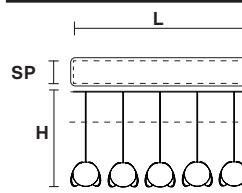

TIMEO C5 LN 125

TECHNICAL INFORMATION

L 125 cm / 49.21"
SP 20 cm / 7.87"
H max 140 cm / 55.11"

LED x 20 W CRI>90
3000 K - 3000 Nominal lm
Dimmable: 0-10 V