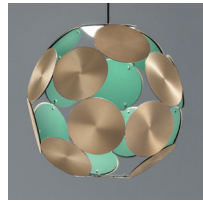

**V64** Verde Bosco  
Forest Green

**G14** Ottone brunito  
Burnished brass

**Family**

**Ceiling**

**Suspensions**

**Applique**

**Table lamp**

**Floor lamp**