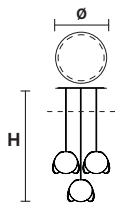

TIMEO C3 RD 40

TECHNICAL INFORMATION

Ø 40 cm / 15.74"
H max 140 cm / 55.11"

LED x 12 W CRI>90
3000 K - 1800 Nominal lm
Dimmable: 0-10 V