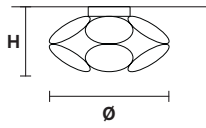

TIMEO PL1 R45

Ceiling

CE

TECHNICAL INFORMATION

Ø 47 cm / 18.50"
H 24 cm / 9.45"

LED x 9 W CRI>90
3000 K - 1290 Nominal lm
Dimmable: 0-10 V