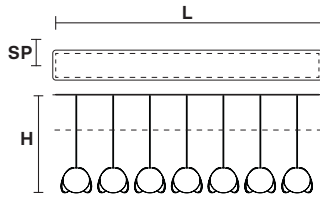

TIMEO C7 LN 175

TECHNICAL INFORMATION

L 175 cm / 68.89"
SP 20 cm / 7.87"
H max 140 cm / 55.11"

LED x 28 W CRI>90
3000 K - 4200 Nominal lm
Dimmable: 0-10 V

TIMEO C3 RD 40

TECHNICAL INFORMATION

Ø 40 cm / 15.74"
H max 140 cm / 55.11"

LED x 12 W CRI>90
3000 K - 1800 Nominal lm
Dimmable: 0-10 V