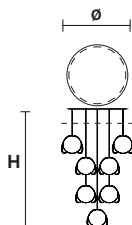

TIMEO C7 RD 80

TECHNICAL INFORMATION

Ø 80 cm / 31.49"
H max 140 cm / 55.11"

LED x 28 W CRI>90
3000 K - 4200 Nominal lm
Dimmable: 0-10 V