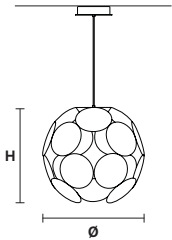

TIMEO S1 50

Suspension

TECHNICAL INFORMATION
Ø 51 cm / 20.07"
H 48 cm / 18.90"

LED x 9 W CRI>90
3000 K - 1290 Nominal lm
Dimmable: 0-10 V