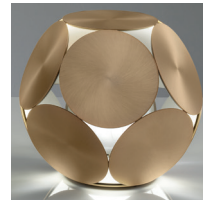

Struttura in metallo verniciato. Illuminazione LED.

Painted metal frame. LED Lighting.

Gestell aus lackiertem Metall. LED-Beleuchtung.

Structure en métal peint. LED éclairage.

СТРУКТУРА ИЗ ОКРАШЕННОГО МЕТАЛЛА. СВЕТОДИОДНОЕ ОСВЕЩЕНИЕ

Finishings

Family

Ceiling

Suspensions

Applique

Table lamp

Floor lamp

Standard cables for all suspensions

H 120 cm / 47.24"
Only for Timeo S1 20

H 150 cm / 59.05"
Only all other suspensions