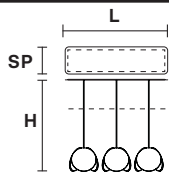

TIMEO C3 LN 75

TECHNICAL INFORMATION

L 75 cm / 29.52"
SP 20 cm / 7.87"
H max 140 cm / 55.11"

LED x 12 W CRI>90
3000 K - 1800 Nominal lm
Dimmable: 0-10 V