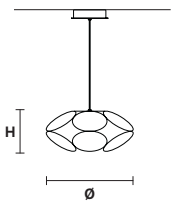

**Standard cables for all suspensions**

H 120 cm / 47.24"  
Only for Timeo S1 20

H 150 cm / 59.05"  
Only all other suspensions

**TIMEO S1 20**

**Suspension** 

**TECHNICAL INFORMATION**  
 Ø 21 cm / 8.26"  
 H 17 cm / 6.69"

**TIMEO S1 50**

**Suspension** 

**TECHNICAL INFORMATION**  
 Ø 51 cm / 20.07"  
 H 48 cm / 18.90"

LED x 9 W CRI>90  
 3000 K - 1290 Nominal lm  
**Dimmable:** 0-10 V

**TIMEO S1 R45**

**Suspension** 

**TECHNICAL INFORMATION**  
 Ø 47 cm / 18.50"  
 H 21 cm / 8.26"