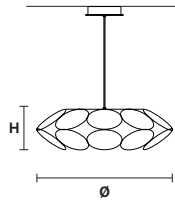

TIMEO S1 R65

Suspension

TECHNICAL INFORMATION
Ø 66 cm / 25.98"
H 21 cm / 8.26"

LED x 27 W CRI>90
3000 K - 3321 Nominal lm
Dimmable: 0-10 V