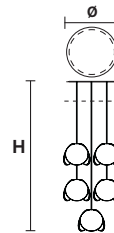

TIMEO C5 RD 60

TECHNICAL INFORMATION

Ø 60 cm / 23.62"
H max 140 cm / 55.11"

LED x 20 W CRI>90
3000 K - 3000 Nominal lm
Dimmable: 0-10 V