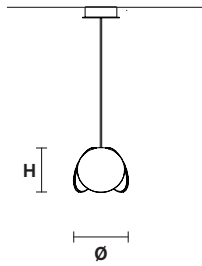

### Standard cables for all suspensions

H 120 cm / 47.24"  
Only for Timeo S1 20

H 150 cm / 59.05"  
Only all other suspensions

**TIMEO S1 20**

**∅** 21 cm / 8.26"  
**H** 17 cm / 6.69"

LED x 4 W CRI>90  
3000 K - 460 Nominal lm  
**Not Dimmable**

**TIMEO S1 35**

**∅** 35 cm / 13.77"  
**H** 30 cm / 11.81"

LED x 9 W CRI>90  
3000 K - 1458 Nominal lm  
**Dimmable: 1-10 V + PUSH**

**TIMEO S1 50**

**∅** 51 cm / 20.07"  
**H** 48 cm / 16.14"

LED x 9 W CRI>90  
3000 K - 1458 Nominal lm  
**Dimmable: 1-10 V + PUSH**